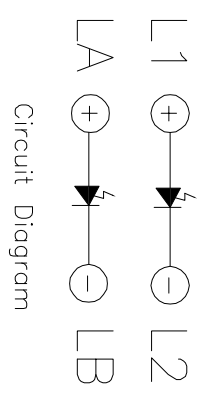

LED colour(LED颜色)	Part No. (料号)
Whiter(白色)	K6-6273S01
Red(红色)	K6-6273S02
Blue(蓝色)	K6-6273S03
Green(绿色)	K6-6273S04

② Terminal	3	Phosphor bronze	Au Plating
① Housing	1	Nylon	Black
ITEM PART NAME	TERN.O.	QTY.	MATERIAL FINISHING
APPROVALS		DATE	REMARK
DRAWN	J.X.Zhang	2013/11/11	
CHECKED		TITLE:	LED Tact Switch
APPROVALS		PART NO.	K6-6273S
TOLERANCES ARE		SCALE:	1:1
30~12.5	±0.30	ANGLE	
10~30	±0.20	UNIT:	mm
5~10	±0.15	DRAWING NO.	
~5	±0.10	SHEET	1 OF 1