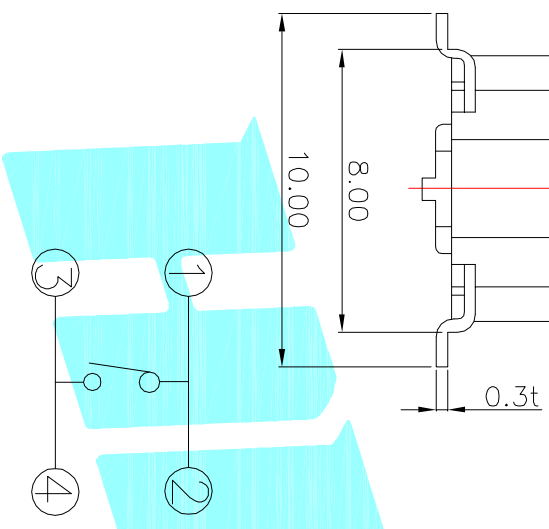

LED colour(LED颜色)	Part No. (料号)
Whiter(白色)	K6-6273S01
Red(红色)	K6-6273S02
Blue(蓝色)	K6-6273S03
Green(绿色)	K6-6273S04

② Terminal	3	Phosphor bronze	Au Plating
① Housing	1	Nylon	Black
ITEM PART NAME	TERN.O.	QTY.	MATERIAL FINISHING
APPROVALS		DATE	REMARK
DRAWN	J.X.Zhang	2013/11/11	
CHECKED		TITLE:	LED Tact Switch
APPROVALS		PART NO.	K6-6273S
TOLERANCES ARE		SCALE:	1:1
30~12.5	±0.30	ANGLE	
10~30	±0.20	UNIT:	mm
5~10	±0.15	DRAWING NO.	
~5	±0.10	SHEET	1 OF 1