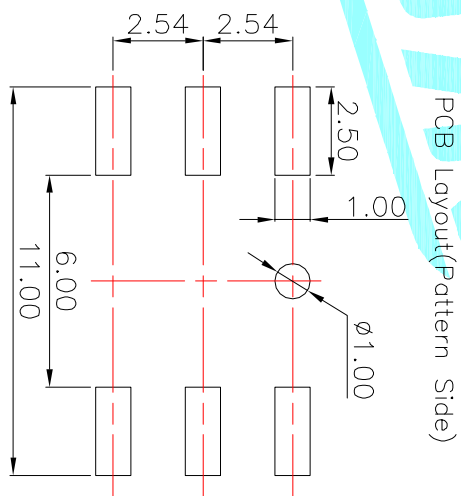

LED colour(LED颜色)	Part No. (料号)
Whiter(白色)	K6-6273S01
Red(红色)	K6-6273S02
Blue(蓝色)	K6-6273S03
Green(绿色)	K6-6273S04

② Terminal	3	Phosphor bronze	Au Plating
① Housing	1	Nylon	Black
ITEM PART NAME	TERN.O.	QTY.	MATERIAL FINISHING
APPROVALS		DATE	REMARK
DRAWN	J.X.Zhang	2013/11/11	
CHECKED		TITLE:	LED Tact Switch
APPROVALS		PART NO.	K6-6273S
TOLERANCES ARE		SCALE:	1:1
30~12.5	±0.30	ANGLE	
10~30	±0.20	UNIT:	mm
5~10	±0.15	DRAWING NO.	
~5	±0.10	SHEET	1 OF 1