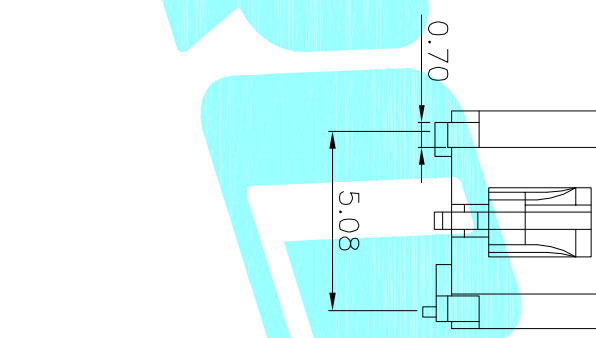

LED colour(LED颜色)	Part No. (料号)
Whiter(白色)	K6-6273S01
Red(红色)	K6-6273S02
Blue(蓝色)	K6-6273S03
Green(绿色)	K6-6273S04

② Terminal	3	Phosphor bronze	Au Plating
① Housing	1	Nylon	Black
ITEM PART NAME	TERN.O.	QTY.	MATERIAL FINISHING
APPROVALS		DATE	REMARK
DRAWN	J.X.Zhang	2013/11/11	
CHECKED		TITLE:	LED Tact Switch
APPROVALS		PART NO.	K6-6273S
TOLERANCES ARE		SCALE:	1:1
30~12.5	±0.30	ANGLE	
10~30	±0.20	UNIT:	mm
5~10	±0.15	DRAWING NO.	
~5	±0.10	SHEET	1 OF 1